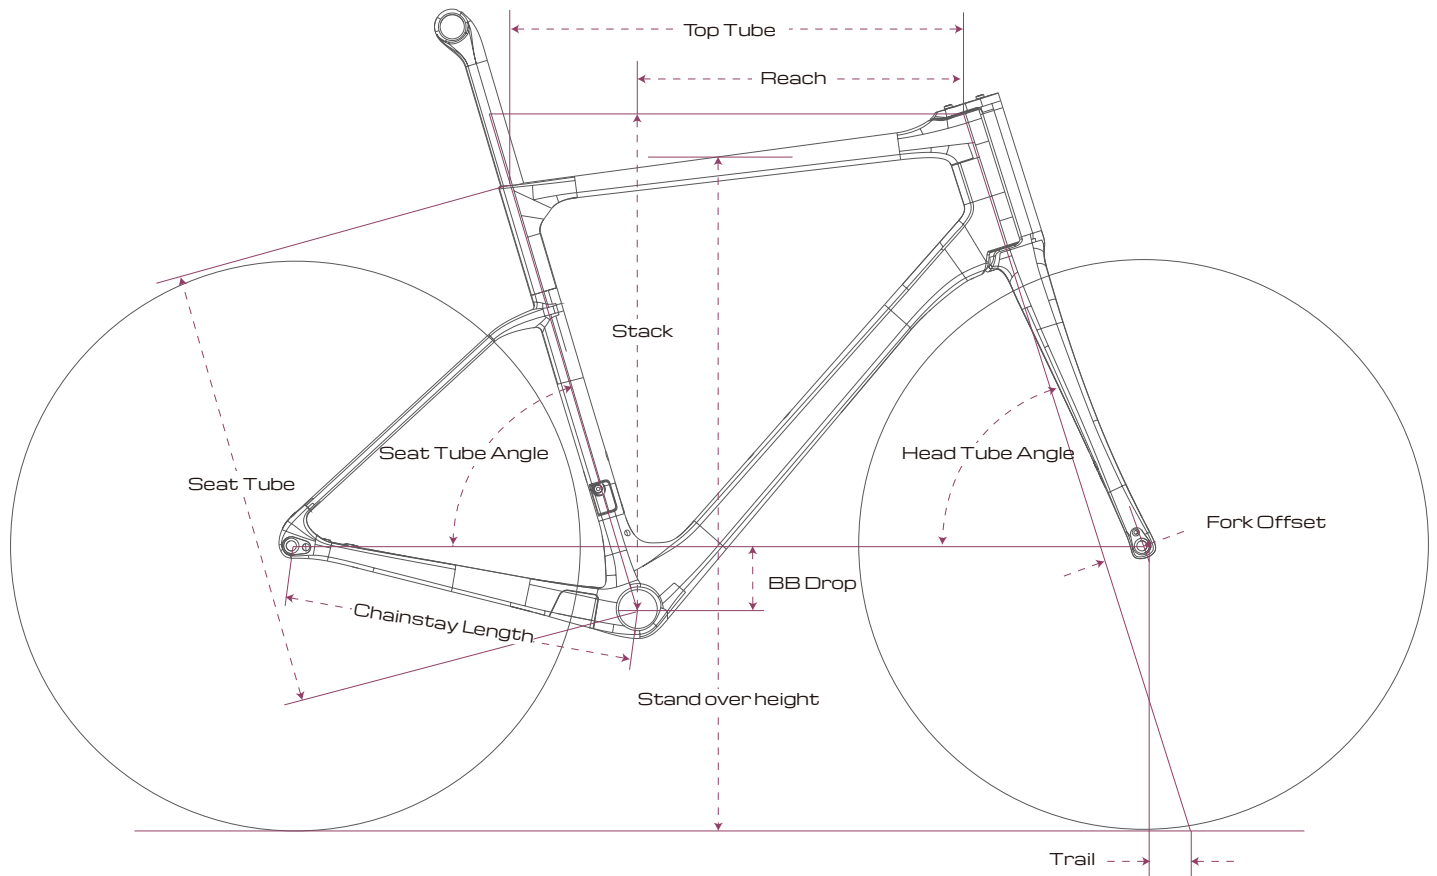

VISTA

	Brand	Model	Specification
Frame	Factor	Vista	RBi Carbon All-Road, BBright 79mm bottom bracket shell, Flat mount disc brake mount, Internal cable routing, Stainless steel chainstay protector, Hidden seat binder, Seat tube and downtube mounted bottle cages, Hidden fender mounts 12x142mm
Fork	Factor	Vista	RBi Carbon OTIS All-Road, Internal cable routing, Flat mount disc brake mount, hidden fender mounts, 12x100mm
Seat Post	Factor	Vista	RBi Carbon All-Road, 15mm setback (Includes 7x7, 7x9 rail clamps and Di2 battery mount.)
Barstem	Factor	Otis Vista All-Road	Reach 80mm, drop 125mm. Multiple stem lengths and bar widths available
Headset	Factor	110 Series	1-1/8" bearings
BB	CeramicSpeed	PF4630	Aluminium cups / CeramicSpeed bearings with Wheels MFG 24mm BBRight Reducers/Adapters
Black Wheelset	Black Inc	Black Thirty Disk	30mm deep, 21mm inner width carbon tubeless compatible rim, with CeramicSpeed bearing centerlock hubs
Bar Tape	Factor	Hi Grip tape	Anti-Slip, Shock Absorbing
Computer Mount	Black Inc	-	-
Spare Parts	-	-	Spare derailleur hanger, Chainstay protector (1) Front derailleur hanger cover plate, (3) 10mm and (1) 5mm headset spacers, Carbon assembly compound

ViSTA

Size	49	52	54	56	58
Stack	530	546	566	588	610
Reach	363	370	379	386	394
Seat Tube Angle	73.5°	73.5°	73.5°	73.5°	73.5°
Top Tube Length	520	532	547	560	575
Head Tube Angle	70.6°	71.1°	72.4°	72.5°	72.5°
Fork Offset	58	58	48	48	48
Trail	61	58	60	60	60
Chainstay Length	415	415	418	418	418
BB Drop	77.5	77.5	75	75	75
Seat Tube	448	465	502	525	548
Stand over height*	732	749	782	804	825

*Measured with 35mm tyres

*All dimensions in mm